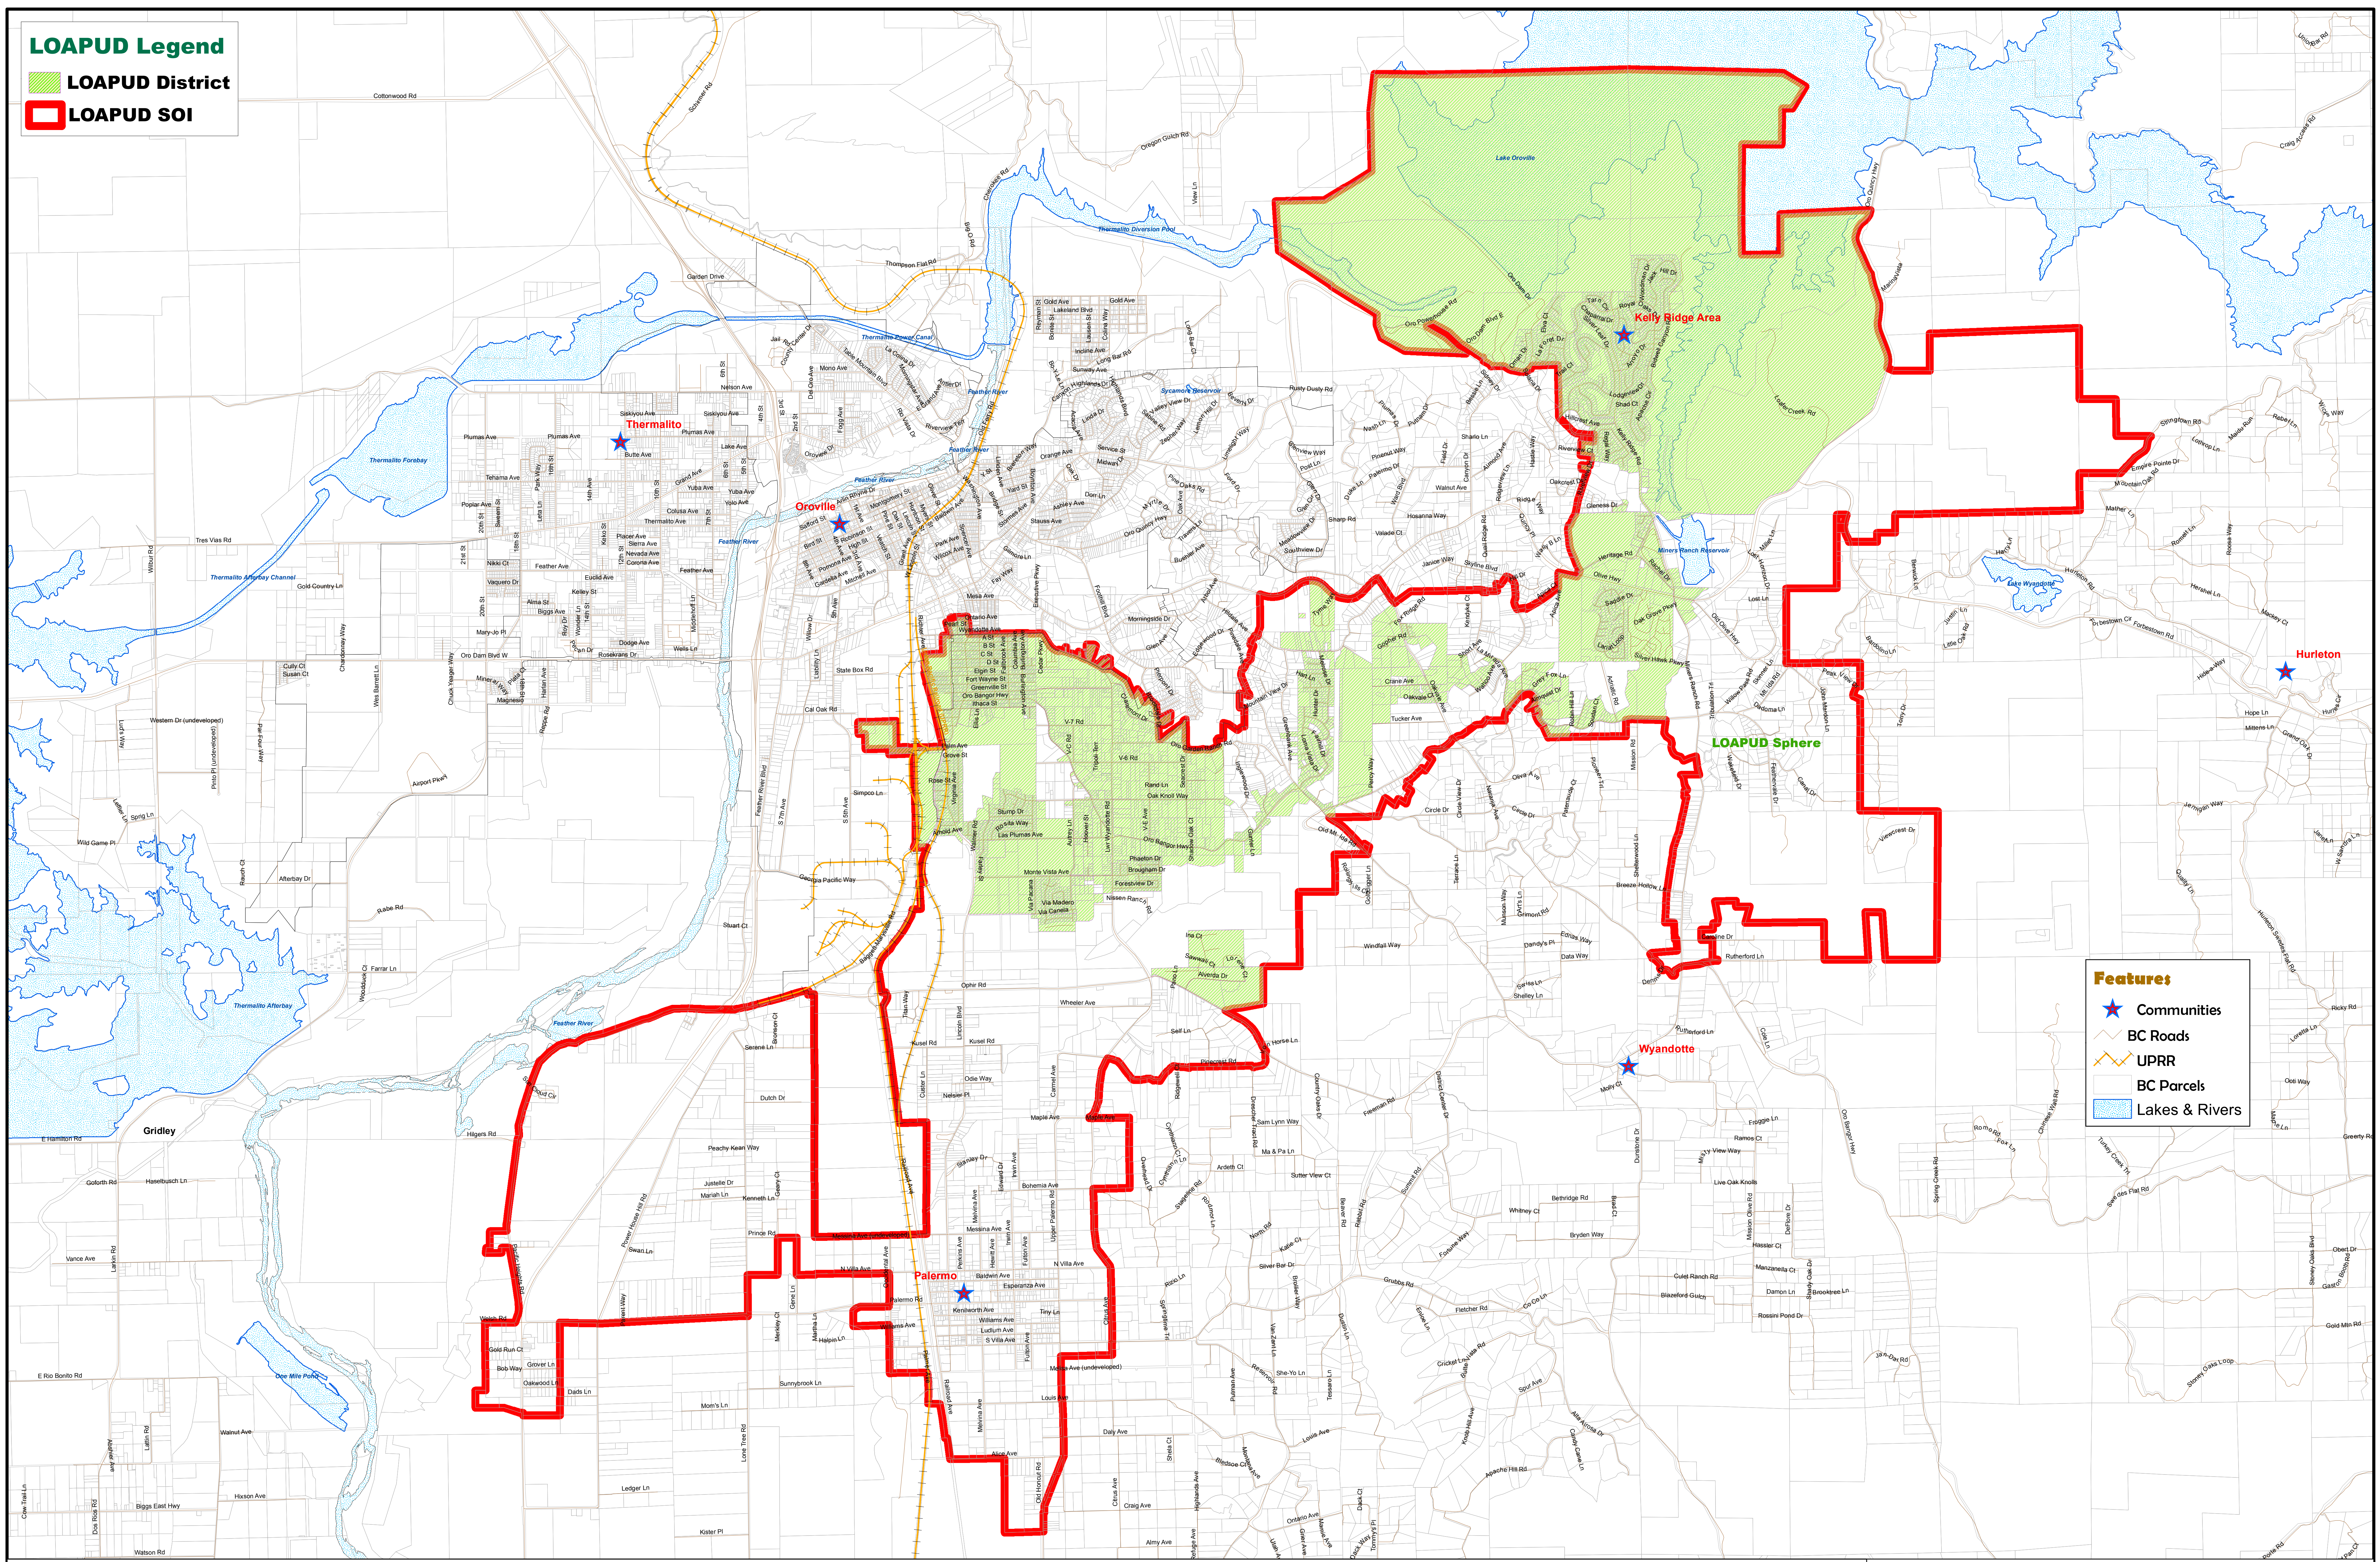

**LOAPUD Legend**

-  LOAPUD District
-  LOAPUD SOI

**Features**

-  Communities
-  BC Roads
-  UPRR
-  BC Parcels
-  Lakes & Rivers

## LOAPUD District Boundary and Sphere of Influence

**LOAPUD District & SOI**

Action: **Approved**

Date: **July 10, 2013**

Res.: **No. 11/2013/14**

Agent: **LAFCO GIS**

C:\projects\lafco\_projects\lafco\_loapud\loapud\_map\_09122013.mxd  
LAFCO File: 11-02MS

Data: Butte County & LAFCO